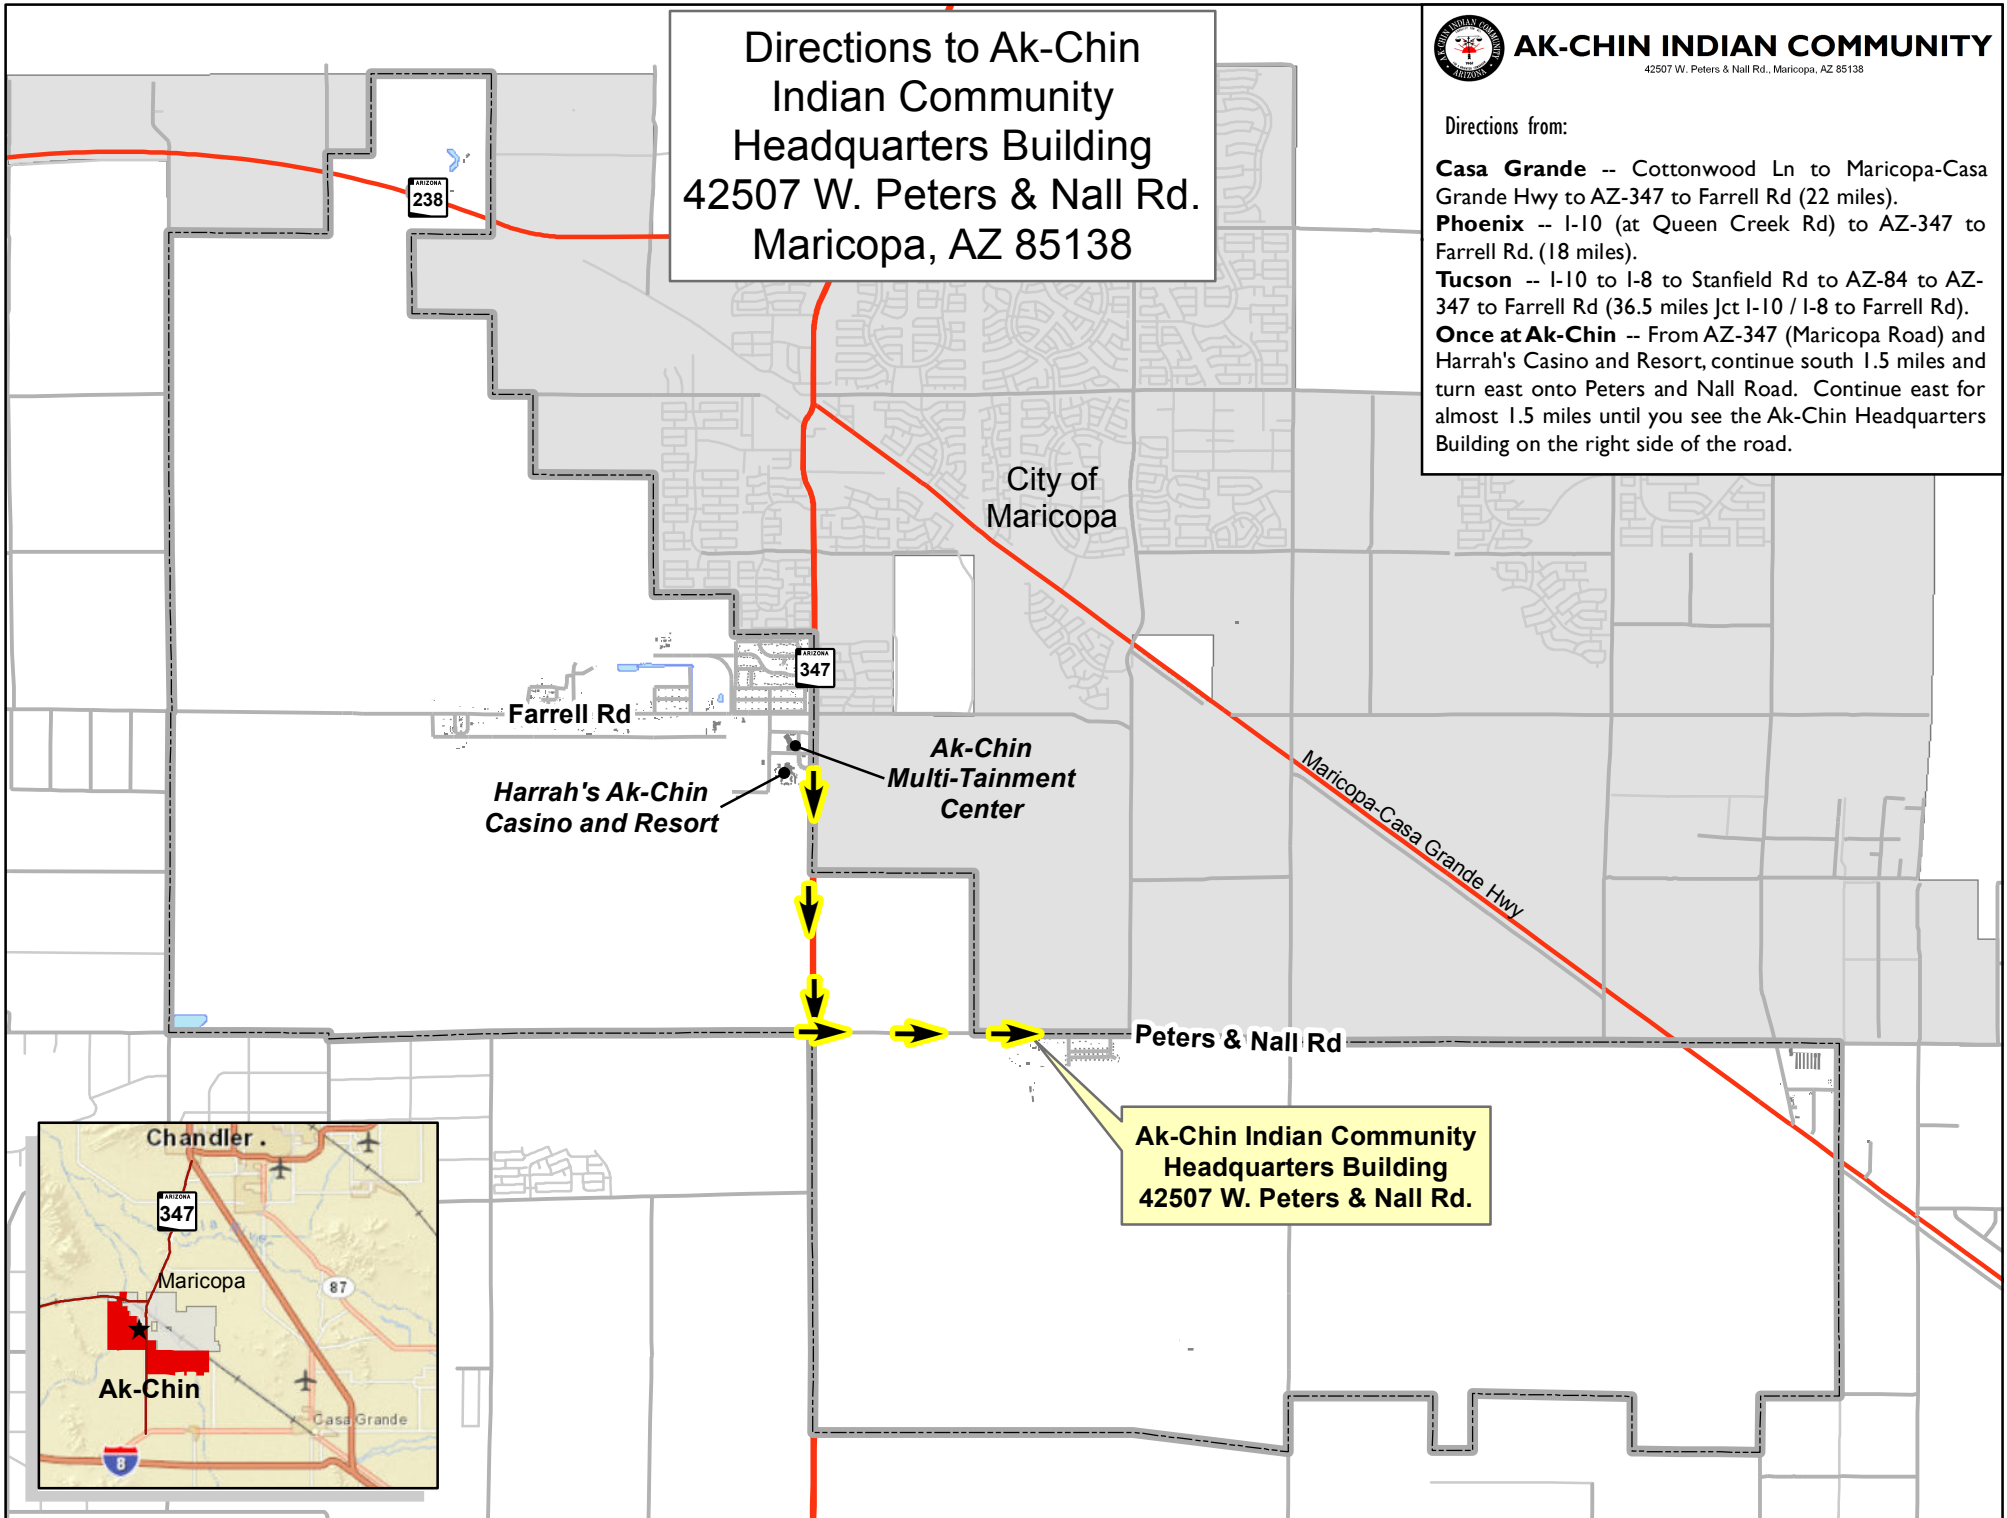

**Directions to Ak-Chin
Indian Community
Headquarters Building
42507 W. Peters & Nall Rd.
Maricopa, AZ 85138**

Directions from:

Casa Grande -- Cottonwood Ln to Maricopa-Casa Grande Hwy to AZ-347 to Farrell Rd (22 miles).

Phoenix -- I-10 (at Queen Creek Rd) to AZ-347 to Farrell Rd. (18 miles).

Tucson -- I-10 to I-8 to Stanfield Rd to AZ-84 to AZ-347 to Farrell Rd (36.5 miles Jct I-10 / I-8 to Farrell Rd).

Once at Ak-Chin -- From AZ-347 (Maricopa Road) and Harrah's Casino and Resort, continue south 1.5 miles and turn east onto Peters and Nall Road. Continue east for almost 1.5 miles until you see the Ak-Chin Headquarters Building on the right side of the road.

**Ak-Chin Indian Community
Headquarters Building
42507 W. Peters & Nall Rd.**